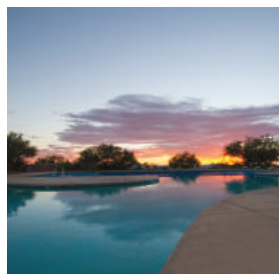

CLUB 63

EXCLUSIVE GOLF MEMBERSHIP

• THE GALLERY GOLF CLUB + GOLF CLUB AT DOVE MOUNTAIN •

2019 / 2020

inclusive

Club 63 Membership includes the following:

- 63 Holes of Championship Golf
- 2 Luxurious Clubhouses and Upscale Locker Rooms
- 2 World-Class Practice Facilities
- Tennis, Pickleball, Pool, and State-Of-The-Art Gallery Sports Club
- Full Membership privileges at both Clubs, including dining at The Gallery Restaurant, The Club Café, and Cayton's Restaurant
- Ability to participate in both Club's Social and Golf Events, including Club Championships, Member-Guests, and Mens and Ladies Days
- Privileges at an additional **153** holes of golf for a total of **216** holes of unlimited golf through **Icon Golf**

FULL GOLF MEMBERSHIP
$25,000 Initiation Fee
Monthly Dues: $1,100

YOUNG EXECUTIVE
GOLF MEMBERSHIP
(39 AND YOUNGER)
$15,000 Initiation Fee
Monthly Dues: $695

ICON GOLF

The Gallery^{SM}

THE PREMIER CLUB EXPERIENCE

ERIC LYMAN,

Membership Director

Email elyman@gallerygolf.com

1400 N Dove Mountain Blvd., Marana, AZ 85658

Phone 520 - 579 - 4118

GALLERYGOLF.COM

*Membership by invitation only

GOLF CLUB
AT DOVE MOUNTAIN

EXCLUSIVE LEGENDARY LUXURY GOLF